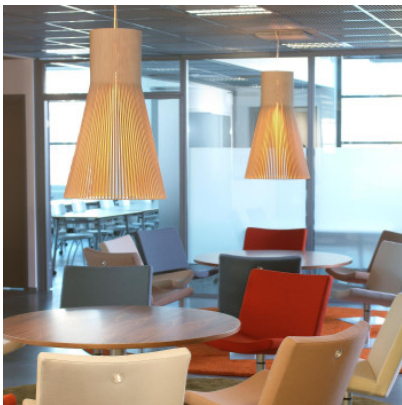

Secto Design Magnum 4202

Pendant light Secto Design Magnum 4202 with shade made of molded birch slats. Suspension via three wires. With textile cable and dezell suspension. Phase-cut dimmable.

black	1.431,00 € MSRP 1.590,00 €
MPN	4202MU
EAN	6430053140097
natural	1.431,00 € MSRP 1.590,00 €
MPN	4202KO
EAN	6430053140080
white	1.431,00 € MSRP 1.590,00 €
MPN	4202VA
EAN	6430053140110
walnut	1.539,00 € MSRP 1.710,00 €
MPN	4202PA
EAN	6430053140103