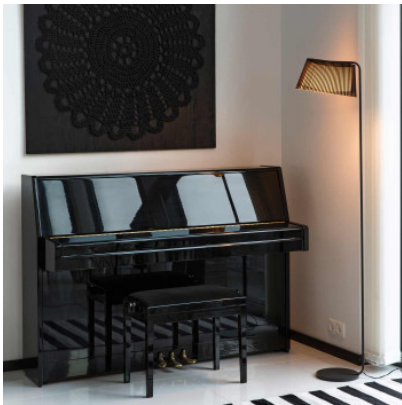

Secto Design Owalo 7010

LED floor lamp Secto Design Owalo 7010 with shade made of compression-moulded birch slats, finely textured powder-coated steel frame, acrylic diffuser. With switch on the cable.

black	981,00 € -MSRP 1.090,00 €
MPN	7010MU
EAN	6430053140530
Luminous flux (lm)	770
natural	981,00 € -MSRP 1.090,00 €
MPN	7010KO
EAN	6430053140523
Luminous flux (lm)	770
white	981,00 € -MSRP 1.090,00 €
MPN	7010VA
EAN	6430053140554
Luminous flux (lm)	770
walnut	999,00 € -MSRP 1.110,00 €
MPN	7010PA
EAN	6430053140547
Luminous flux (lm)	770