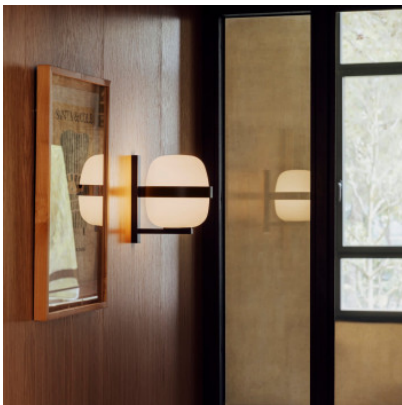

Santa & Cole Wally Cestita

Wall lamp Santa & Cole Wally with diffuser of white opaline glass and structure of lacquered metal. Diffuse, glare-free light. For E27 lamps. Phase-cut dimmable. IP54.

black matt	369,00 €-MSRP-440,00 €
MPN	WALWA01
EAN	8435515321074

white matt	369,00 €-MSRP-440,00 €
MPN	WALWA02
EAN	8435515321104

Bulbs	1 x E27 LED (max. height 105 mm).
Dimensions	Height 24 cm, diameter 18 cm, depth 22 cm, width wall fixation 3 cm.

25.04.2024 21:05:52