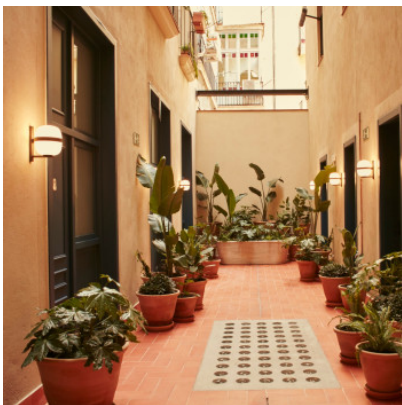

Santa & Cole Wally Cestita

Wall lamp Santa & Cole Wally with diffuser of white opaline glass and structure of lacquered metal. Diffuse, glare-free light. For E27 lamps. Phase-cut dimmable. IP54.

black matt	369,00 €-MSRP-440,00 €
MPN	WALWA01
EAN	8435515321074

white matt	369,00 €-MSRP-440,00 €
MPN	WALWA02
EAN	8435515321104

Bulbs	1 x E27 LED (max. height 105 mm).
Dimensions	Height 24 cm, diameter 18 cm, depth 22 cm, width wall fixation 3 cm.

25.04.2024 21:05:52

All prices shown include 19% VAT for deliveries to Deutschland excluding possible shipping costs.