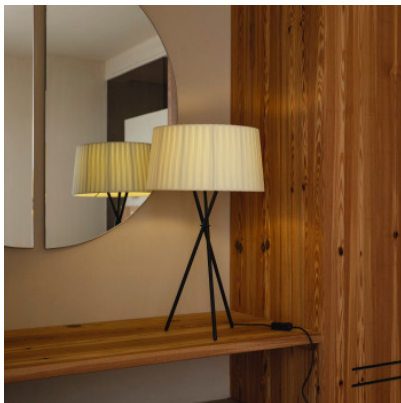

Santa & Cole Trípode G6

Table lamp Santa & Cole Tripode G6 with tripod of black metal and shade of coloured ribbon textile. Black metallic cover on top. Diffuse illumination. For E27 lamp. With dimmer on the cable.

Bulbs
Dimensions

1 x E27 LED (height max. 130 mm).
Total height 75 cm, base diameter 27 cm,
shade height 23 cm, shade diameter 45 cm,
cable length 2.25 m, weight 4 kg.