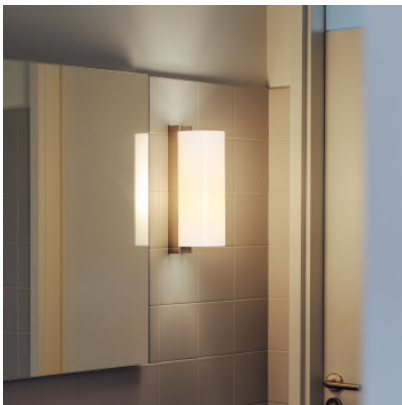

Santa & Cole TMM Metálico

Wall lamp Santa & Cole TMM Metálico with shade of methacrylate and structure of satinied, nickel-plated metal. Diffuse lighting. For E27 lamps. Phase-cut dimmable.

satined nickel structure, shade white	309,00 € MSRP 387,00 €
MPN	TMMWC01
EAN	8435515307375

Bulbs	1 x E27 LED (height max. 105 mm).
Dimensions	Height 34 cm, shade diameter 12 cm, depth 15 cm, weight 2.6 kg.

19.04.2024 20:16:45

All prices shown include 19% VAT for deliveries to Deutschland excluding possible shipping costs.