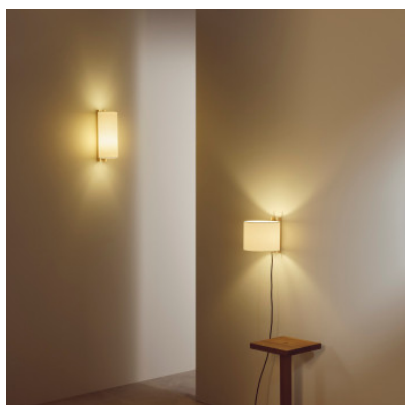

Santa & Cole TMM Largo

Wall lamp Santa & Cole TMM Largo with shade of beige or white parchment paper, structure of walnut or beech wood. Diffuse lighting. For E27 lamps. Phase-cut dimmable.

beech wood, beige parchment shade	219,00 €-MSRP 274,00 €
MPN	TMMWB01
EAN	8435515307337
beech wood, white parchment shade	219,00 €-MSRP 274,00 €
MPN	TMMWB03
EAN	8435515307351
walnut, beige parchment shade	249,00 €-MSRP 315,00 €
MPN	TMMWB02
EAN	8435515322934
walnut, white parchment shade	249,00 €-MSRP 315,00 €
MPN	TMMWB04
EAN	8435515322941

Bulbs
Dimensions

1 x E27 LED (height max. 105 mm).
Height 34 cm, shade height 30 cm, shade
diameter 12 cm, depth 15 cm, base width 5 cm,
weight 2.6 kg.