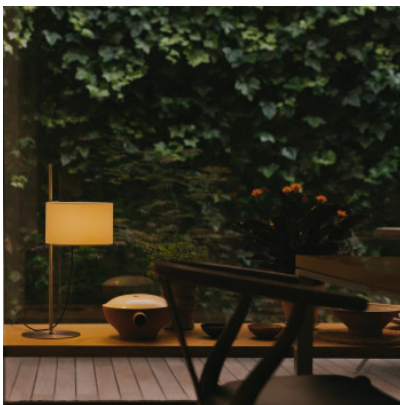

25.04.2024 21:11:34

All prices shown include 19% VAT for deliveries to Deutschland excluding possible shipping costs.