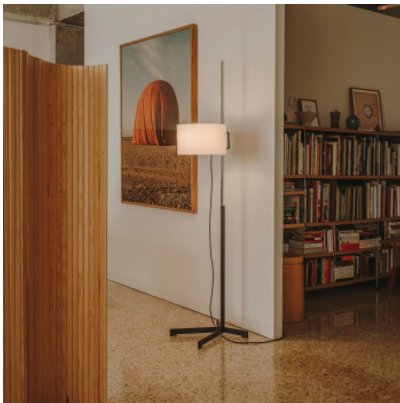

## Santa & Cole TMC

Floor lamp Santa & Cole TMC with shade of methacrylate and structure of metal. Shade height-adjustable along the structure. Diffuse illumination for E27 lamp. On/off by pulling the cable.

white shade	859,00 €-MSRP 1.012,00-€
MPN	TMCSA01
EAN	8435515320497

Bulbs	1 x E27 LED (max. height 12.5 cm).
Dimensions	Height 171 cm, shade diameter 30 cm, shade height 18 cm, depth 40, cable length 4 m, weight 5 kg.