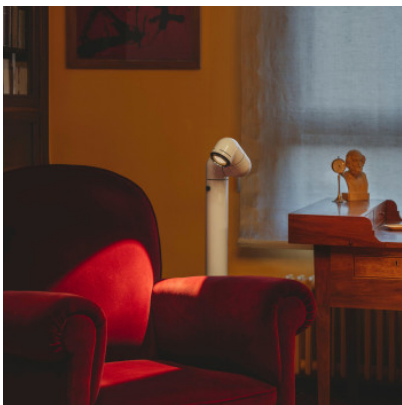

red	699,00 €-MSRP-827,00-€
MPN	TATSA02
white	699,00 €-MSRP-827,00-€
MPN	TATSA01
EAN	8435515325928

Bulbs 6W LED, 2700K, 171 lm, CRI 90.
Dimensions Height 116 cm, base diameter 23 cm, width 26 cm, cable length 2.5 m, weight 4,4 kg.