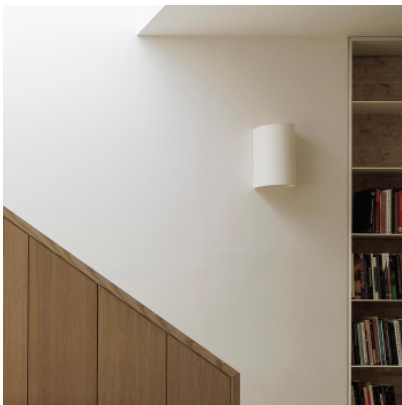

## Santa & Cole Singular

Wall lamp Santa & Cole Singular with half-round shade of white linen textile and structure of chromed metal. Indirect light distribution and diffuse illumination. For E27 lamp. Phase-cut dimmable.

white linen	229,00 €-MSRP-274,00-€
MPN	SINWA01

Bulbs	1 x E27 LED (height max. 105 mm).
Dimensions	Height 30 cm, width 18 cm, depth 15.5 cm, base width 10 cm, weight 1 kg.

26.04.2024 10:16:43

All prices shown include 19% VAT for deliveries to Deutschland excluding possible shipping costs.