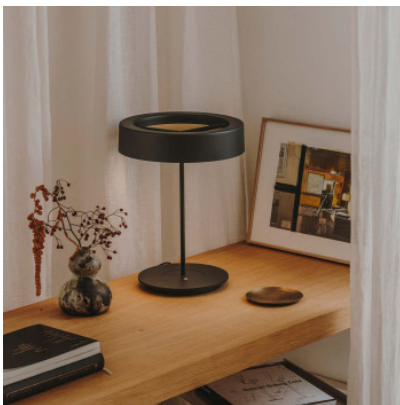

## Santa & Cole Sin S

LED table lamp Santa & Cole Sin S of matt lacquered metal. Optional shade of aluminium or opaline white methacrylate. Diffuse illumination. With touch dimmer on the base.

graphite, without shade	1.229,00 € <del>MSRP 1.452,00 €</del>
MPN	SINTA01
EAN	8435515319224

white S&C, with shade (white aluminium)	1.469,00 € <del>MSRP 1.726,00 €</del>
MPN	SINTA05

Bulbs	12.5W LED, 2700K, CRI 90. Without lampshade: 680 lm. Methacrylate lampshade: 630 lm. White aluminium lampshade: 494 lm. Graphite aluminium lampshade: 377 lm.
Dimensions	Diameter 25 cm, height 36 cm, diffuser height 2 cm, shade diameter 27 cm, shade height 6 cm, cable length 3 m, weight max. 2.9 kg.