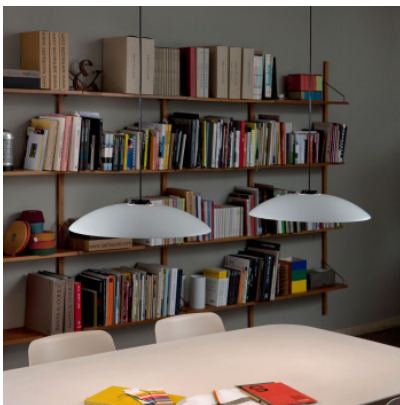

## Santa & Cole HeadHat Plate L

LED suspension Santa & Cole HeadHat Plate L with flat metallic shade, white diffuser of methacrylate and black heat sink. Direct, glare-free light distribution downwards. Non-dimmable.

Bulbs  
Dimensions

3.7W LED, 2700K, 416 lm, CRI 90.  
Height with suspension max. 320 - 820 cm,  
shade diameter 75 cm, shade height 11 cm,  
cable length 3 m, weight 3 kg.

28.04.2024 22:38:38

All prices shown include 19% VAT for deliveries to Deutschland excluding possible shipping costs.