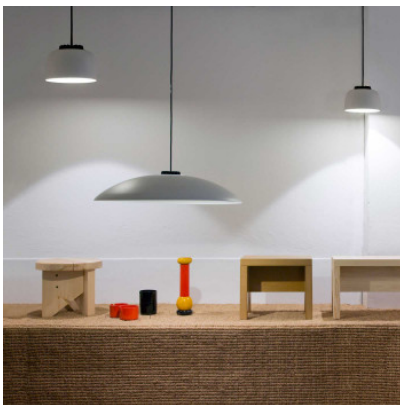

Santa & Cole HeadHat Bowl L

LED suspension Santa & Cole HeatHat Bowl L of ceramics with shiny shade surface and black heat-sink. Direct, glare-free light distribution downwards. Black or white ceiling rose. Non-dimmable.

Bulbs
Dimensions

3.7W LED, 2700K, 530 lm, CRI 90.
Height with suspension max. 320 - 820 cm, shade height 12 cm, shade diameter 20 cm, cable length 3 m, weight 1.6 kg, canopy diameter 11 cm, canopy height 6 cm.