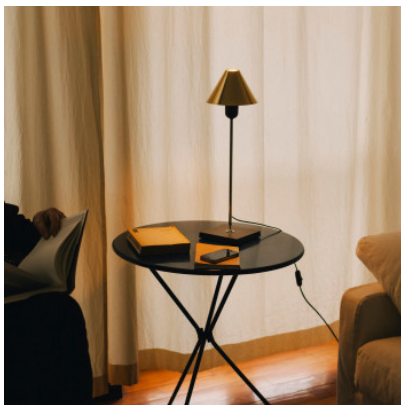

Santa & Cole Gira

Table lamp Santa & Cole Gira with shade of brass or aluminium, chromed arm and square base. Rotatable arm, tiltable shade. Downwards directed light. For E27 lamps. With switch on the cable.

Bulbs
Dimensions

1 x E27 LED (max. height 11 cm, diameter 60 mm).
Height 54 cm, shade diameter 16 cm, shade height 10 cm, base diameter 14 cm, cable length 2.25 m, weight 2.2 kg.

27.04.2024 5:15:32

All prices shown include 19% VAT for deliveries to Deutschland excluding possible shipping costs.