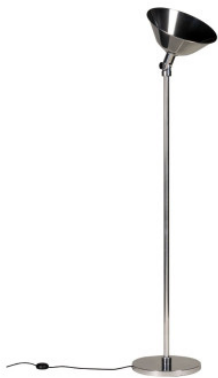

Santa & Cole Gatcpac

Floor lamp Santa & Cole Gatcpac of polished aluminium. Adjustable shade. Indirect light distribution. For E27 bulb. With dimmer on the cable.

Santa & Cole Gatcpac	1.469,00 € MSRP 1.726,00 €
----------------------	---------------------------------------

Bulbs	1 x E27 LED (height max. 160 mm).
Dimensions	Height 207 cm, shade diameter 41 cm, base diameter 40 cm, cable length 4 m, weight 11.3 kg.
MPN	GATSA01

25.04.2024 22:29:34

All prices shown include 19% VAT for deliveries to Deutschland excluding possible shipping costs.