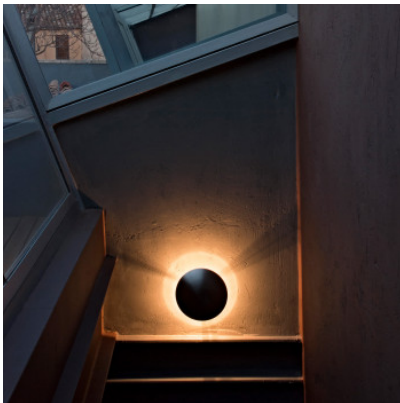

## Santa & Cole Disco M

LED wall lamp Santa & Cole Disco M with convex reflector of metal. Indirect light distribution. Trailing-edge dimmable.

satined nickel	359,00 €-MSRP 428,00 €
MPN	DISWA01
EAN	8435515312454

Bulbs	8.3W LED, 2700K, 343 lm, CRI 80.
Dimensions	Diameter 24 cm, depth 13 cm, base diameter 11 cm, weight 1 kg.

20.04.2024 8:16:13

All prices shown include 19% VAT for deliveries to Deutschland excluding possible shipping costs.