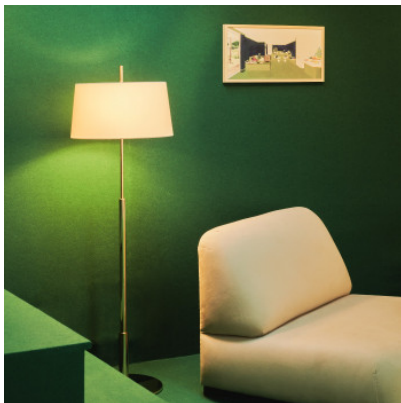

## Santa & Cole Diana Floor Lamp

Floor lamp Santa & Cole Diana with textile shade of white or black linen and satined or shiny metallic structure. Diffuse lighting. For E27 bulbs. With dimmer on the cable.

black linen shade, satined nickel structure	1.039,00 € <del>MSRP 1.297,00 €</del>
MPN	DIASA03
white linen shade, satined nickel structure	1.039,00 € <del>MSRP 1.297,00 €</del>
MPN	DIASA01
black linen shade, shiny gold structure	1.219,00 € <del>MSRP 1.529,00 €</del>
MPN	DIASA04
white linen shade, shiny gold structure	1.219,00 € <del>MSRP 1.529,00 €</del>
MPN	DIASA02

Bulbs 2 x E27 LED (max. height 137 mm).  
 Dimensions Height 146 cm, shade diameter max. 45 cm,  
 shade height 24 cm, base diameter 35 cm,  
 cable length 3 m, weight 9.6 kg.