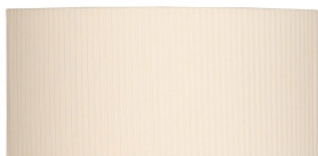

Santa & Cole Comodin Rectangular

Wall lamp Santa & Cole Comodin Rectangular with shade of cardboard, ribbon textile or white linen. Chromed wall fixation. Indirect light distribution and partly diffuse light. For E27 lamp. Phase-cut dimmable.

beige cardboard with seams MPN	229,00 €-MSRP-268,00-€ COMWB01
black ribbon MPN	229,00 €-MSRP-268,00-€ COMWB04
natural ribbon with seams MPN	229,00 €-MSRP-268,00-€ COMWB02
red-amber ribbon MPN	229,00 €-MSRP-268,00-€ COMWB03
green ribbon MPN	249,00 €-MSRP-292,00-€ COMWB07
mustard yellow ribbon MPN	249,00 €-MSRP-292,00-€ COMWB06
terracotta ribbon MPN	249,00 €-MSRP-292,00-€ COMWB05