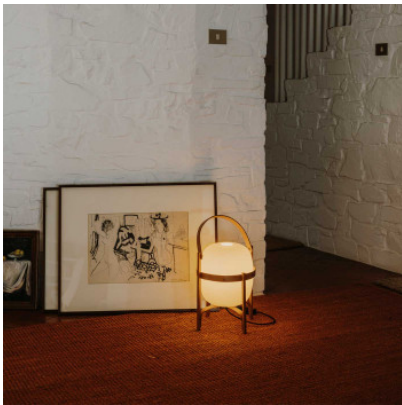

Santa & Cole Cesta

Table lamp Santa & Cole Cesta with pedestals and carrying handle of cherry wood and opaline white, ball-shaped glass shade. Diffuse lighting. For E27 lamps. With dimmer on the cable.

Santa & Cole Cesta

729,00 € MSRP-863,00-€

Bulbs
Dimensions

1 x E27 LED (height max. 130 mm).
Diameter 33 cm, height 44 cm, height with handle 57
cm, cable length 2.25 m, weight 2.7 kg.

MPN
EAN

CESTA01
8435515310115