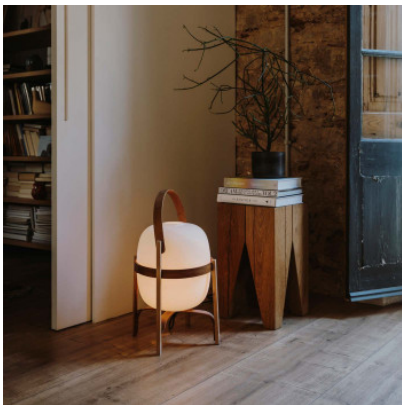

Santa & Cole Cesta

Table lamp Santa & Cole Cesta with pedestals and carrying handle of cherry wood and opaline white, ball-shaped glass shade. Diffuse lighting. For E27 lamps. With dimmer on the cable.

Santa & Cole Cesta

729,00 € MSRP-863,00-€

Bulbs
Dimensions

1 x E27 LED (height max. 130 mm).
Diameter 33 cm, height 44 cm, height with handle 57
cm, cable length 2.25 m, weight 2.7 kg.

MPN
EAN

CESTA01
8435515310115