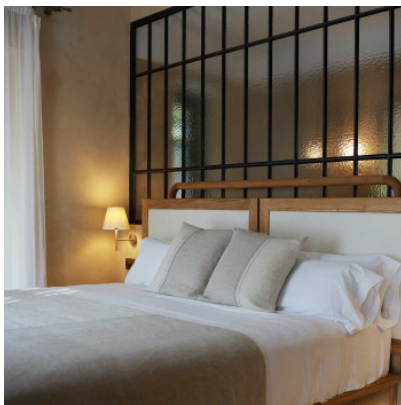

Santa & Cole BC2

Wall lamp Santa & Cole BC2 with shade of coloured ribbon textile or beige cardboard, structure of metal and handle of birch wood. Diffuse illumination. For E27 lamp. Phase-cut dimmable.

Bulbs
Dimensions

1 x E27 LED (height max. 105 mm).
Height 33 cm, depth 26 cm, shade diameter 12
cm - max. 20 cm, shade height 16 cm, base
diameter 7 cm, weight 0.3 kg.

27.04.2024 13:03:22

All prices shown include 19% VAT for deliveries to Deutschland excluding possible shipping costs.