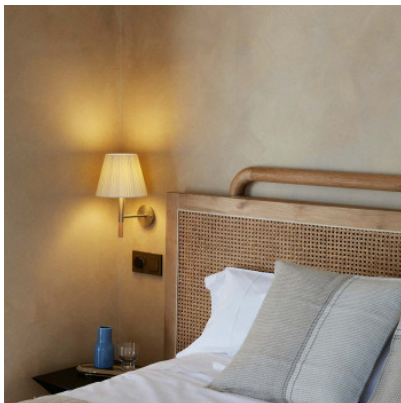

Santa & Cole BC2

Wall lamp Santa & Cole BC2 with shade of coloured ribbon textile or beige cardboard, structure of metal and handle of birch wood. Diffuse illumination. For E27 lamp. Phase-cut dimmable.

Bulbs
Dimensions

1 x E27 LED (height max. 105 mm).
Height 33 cm, depth 26 cm, shade diameter 12
cm - max. 20 cm, shade height 16 cm, base
diameter 7 cm, weight 0.3 kg.

27.04.2024 13:03:22

All prices shown include 19% VAT for deliveries to Deutschland excluding possible shipping costs.