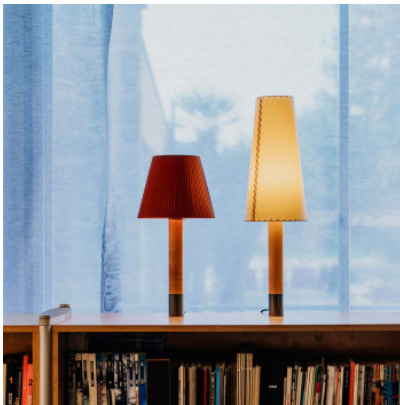

Santa & Cole Básica M1

Table lamp Santa & Cole Básica M1 with leg of birch wood and metallic base, shade in a choice of versions. Diffuse lighting. For E27 lamps. Dimmer on the cable.

white linen shade, bronze metal base MPN	369,00 € MSRP 488,00 € BASTA31
amber red ribbon shade, bronze metal base MPN	399,00 € MSRP 476,00 € BASTA11
amber red ribbon shade, nickel metal base MPN	399,00 € MSRP 476,00 € BASTA09
black ribbon shade, bronze metal base MPN	399,00 € MSRP 476,00 € BASTA15
black ribbon shade, nickel metal base MPN	399,00 € MSRP 476,00 € BASTA13
natural ribbon shade, bronze metal base MPN	399,00 € MSRP 476,00 € BASTA07
natural ribbon shade, nickel metal base MPN	399,00 € MSRP 476,00 € BASTA05
stitched beige parchment shade, bronze metal base MPN	399,00 € MSRP 476,00 € BASTA03
stitched beige parchment shade, nickel metal base MPN	399,00 € MSRP 476,00 € BASTA01
green ribbon shade, bronze metal base MPN	409,00 € MSRP 488,00 € BASTA27
green ribbon shade, nickel metal base MPN	409,00 € MSRP 488,00 € BASTA25
mustard yellow ribbon shade, bronze metal base MPN	409,00 € MSRP 488,00 € BASTA23
mustard yellow ribbon shade, nickel metal base MPN	409,00 € MSRP 488,00 € BASTA21
terracotta ribbon shade, bronze metal base MPN	409,00 € MSRP 488,00 € BASTA19
terracotta ribbon shade, nickel metal base MPN	409,00 € MSRP 488,00 € BASTA17
white linen shade, nickel metal base MPN	409,00 € MSRP 488,00 € BASTA29

Bulbs
Dimensions

1 x E27 LED (height max. 115 mm).
Height 52 cm, shade diameter 25 cm,
shade height 20 cm, base diameter 5
cm, cable length 2.25 m, weight 1.5 kg.

26.04.2024 7:07:30

All prices shown include 19% VAT for deliveries to Deutschland excluding possible shipping costs.