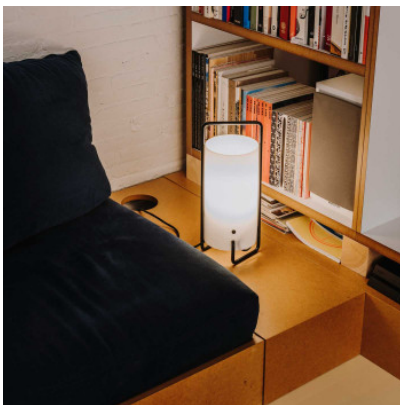

24.04.2024 4:45:09

All prices shown include 19% VAT for deliveries to Deutschland excluding possible shipping costs.