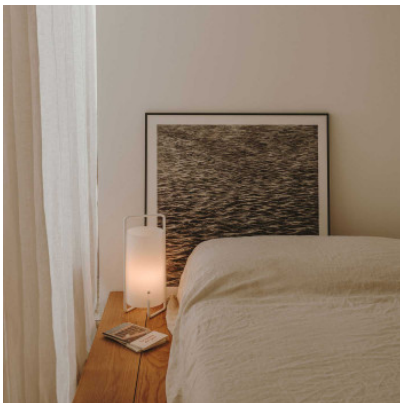

24.04.2024 4:45:09

All prices shown include 19% VAT for deliveries to Deutschland excluding possible shipping costs.