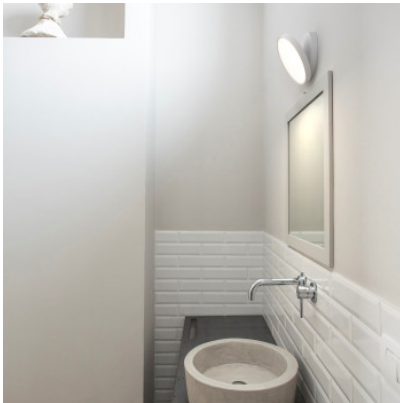

Rotaliana Venere W1

LED wall/ceiling lamp Rotaliana Venere W1 with structure in aluminum and diffuser in injection-moulded opal polycarbonate. Diffuser tiltable by 96° and rotatable by 355°. On/off.

| | |
|--------------------------|-----------------------------------|
| white matt | 439,00 € MSRP 489,00 € |
| MPN | 1VEW100063ZL0 |
| EAN | 8013210211731 |
| Luminous flux (lm) | 2000 |
| Kerakoll Warm coffee | 479,00 € MSRP 538,00 € |
| MPN | 1VEW1000W8ZL0 |
| Luminous flux (lm) | 2000 |
| Kerakoll Warm dove grey | 479,00 € MSRP 538,00 € |
| MPN | 1VEW1000W6ZL0 |
| Luminous flux (lm) | 2000 |
| Kerakoll Warm rope color | 479,00 € MSRP 538,00 € |
| MPN | 1VEW1000W4ZL0 |
| Luminous flux (lm) | 2000 |
| Kerakoll Warm sand | 479,00 € MSRP 538,00 € |
| MPN | 1VEW1000W2ZL0 |
| Luminous flux (lm) | 2000 |
| Satin black matt | 479,00 € MSRP 538,00 € |
| MPN | 1VEW100062ZL0 |
| Luminous flux (lm) | 2000 |
| Satin bronze | 479,00 € MSRP 538,00 € |
| MPN | 1VEW100064ZL0 |
| Luminous flux (lm) | 2000 |
| Satin champagne | 479,00 € MSRP 538,00 € |
| MPN | 1VEW100065ZL0 |
| Luminous flux (lm) | 2000 |
| Satin graphite | 479,00 € MSRP 538,00 € |
| MPN | 1VEW100020ZL0 |
| Luminous flux (lm) | 2000 |
| Satin silver | 479,00 € MSRP 538,00 € |
| MPN | 1VEW100043ZL0 |
| Luminous flux (lm) | 2000 |