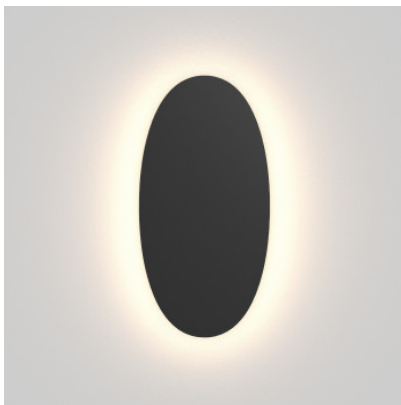

Rotaliana Totem & Tabù W1 - Satin Collection

LED wall light Rotaliana Totem & Tabù W1 with die-cast aluminum frame, surrounding optics made of silicone and thin metal shade. Indirect light distribution. Dimmable trailing edge.

black matt	529,00 € MSRP 589,00 €
MPN	1TOW100062FLO
Luminous flux (lm)	2610
bronze	529,00 € MSRP 589,00 €
MPN	1TOW100064FLO
Luminous flux (lm)	2610
champagne	529,00 € MSRP 589,00 €
MPN	1TOW100065FLO
Luminous flux (lm)	2610
graphite	529,00 € MSRP 589,00 €
MPN	1TOW100020FLO
Luminous flux (lm)	2610
silver	529,00 € MSRP 589,00 €
MPN	1TOW100043FLO
Luminous flux (lm)	2610