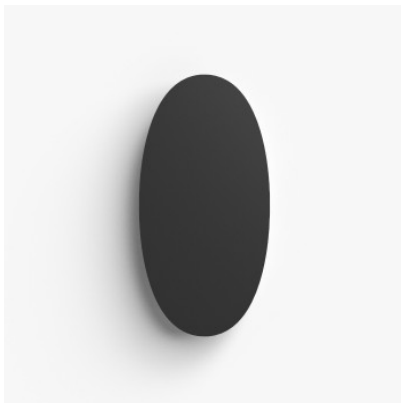

Rotaliana Totem & Tabù W1 - Satin Collection

LED wall light Rotaliana Totem & Tabù W1 with die-cast aluminum frame, surrounding optics made of silicone and thin metal shade. Indirect light distribution. Dimmable trailing edge.

black matt	529,00 € MSRP 589,00 €
MPN	1TOW100062FLO
Luminous flux (lm)	2610
bronze	529,00 € MSRP 589,00 €
MPN	1TOW100064FLO
Luminous flux (lm)	2610
champagne	529,00 € MSRP 589,00 €
MPN	1TOW100065FLO
Luminous flux (lm)	2610
graphite	529,00 € MSRP 589,00 €
MPN	1TOW100020FLO
Luminous flux (lm)	2610
silver	529,00 € MSRP 589,00 €
MPN	1TOW100043FLO
Luminous flux (lm)	2610