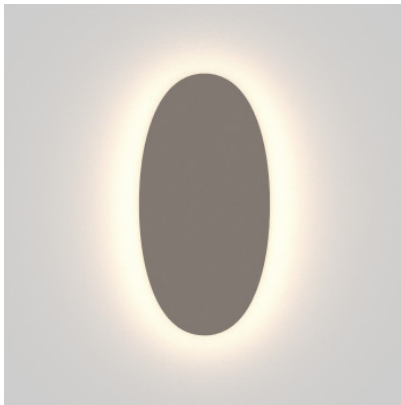

Rotaliana Totem & Tabù W1 - Kerakoll Warm

LED wall light Rotaliana Totem & Tabù W1 with die-cast aluminum frame, surrounding optics made of silicone and thin metal shade. Indirect light distribution. Dimmable trailing edge.

| | |
|--------------------|------------------------|
| coffee | 529,00 €-MSRP-589,00-€ |
| MPN | 1TOW1000W8FLO |
| Luminous flux (lm) | 2610 |
| dove grey | 529,00 €-MSRP-589,00-€ |
| MPN | 1TOW1000W6FLO |
| Luminous flux (lm) | 2610 |
| rope color | 529,00 €-MSRP-589,00-€ |
| MPN | 1TOW1000W4FLO |
| Luminous flux (lm) | 2610 |
| sand | 529,00 €-MSRP-589,00-€ |
| MPN | 1TOW1000W2FLO |
| Luminous flux (lm) | 2610 |