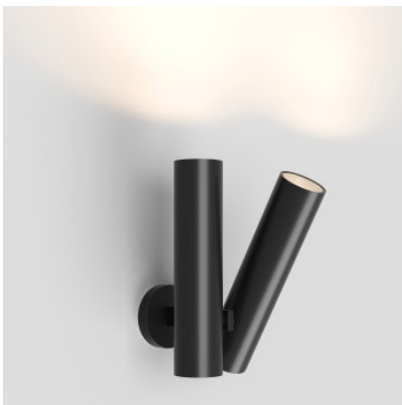

Rotaliana Tobu W1 20° Spot

LED wall light Rotaliana Tobu W1 made of steel with 2 diffusers made of aluminum, tiltable by 30°, for indirect lighting. Beam angle 20°. Rotary potentiometers at cylinder ends for separate control.

black matt	1.409,00 €-MSRP 1.566,00-€
MPN	1TBW1S2062DL1
EAN	8013210211670
Luminous flux (lm)	7100

white matt	1.409,00 €-MSRP 1.566,00-€
MPN	1TBW1S2063DL1
EAN	8013210211687
Luminous flux (lm)	7100

bronze	1.549,00 €-MSRP 1.723,00-€
MPN	1TBW1S2064DL1
EAN	8013210211694
Luminous flux (lm)	7100