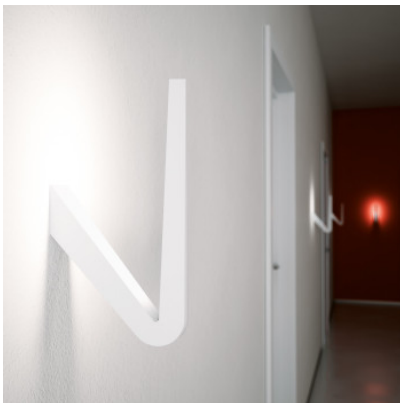

## Rotaliana Tick W0

LED wall/ceiling light Tick W0 by Rotaliana made of lacquered aluminium. Indirect light. Not dimmable.

Satin black matt	219,00 € <del>MSRP 310,00 €</del>
MPN	1TKW000062ZL0
EAN	8013210190395
white matt	249,00 € <del>MSRP 282,00 €</del>
MPN	1TKW000063ZL0
EAN	8013210172766
Satin bronze	279,00 € <del>MSRP 310,00 €</del>
MPN	1TKW000064ZL0
EAN	8013210191514
Satin champagne	279,00 € <del>MSRP 310,00 €</del>
MPN	1TKW000065ZL0
EAN	8013210191989
Satin graphite	279,00 € <del>MSRP 310,00 €</del>
MPN	1TKW000020ZL0
EAN	8013210190814
Satin silver	279,00 € <del>MSRP 310,00 €</del>
MPN	1TKW000043ZL0
EAN	8013210172759

Bulbs  
Dimensions

14W LED, 1,200 lm, CRI 90, 2,700K.  
Height 29 cm, depth 16 cm, width 4.2 cm.

24.04.2024 6:07:25

All prices shown include 19% VAT for deliveries to Deutschland excluding possible shipping costs.