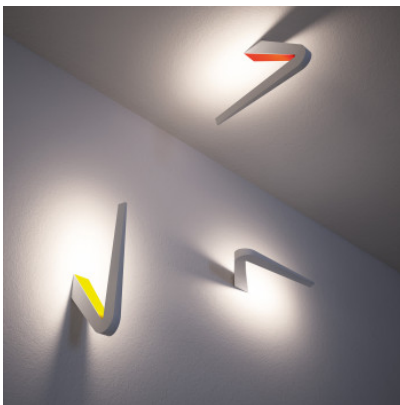

## Rotaliana Tick W0

LED wall/ceiling light Tick W0 by Rotaliana made of lacquered aluminium. Indirect light. Not dimmable.

Satin black matt	219,00 € <del>MSRP 310,00 €</del>
MPN	1TKW000062ZL0
EAN	8013210190395
white matt	249,00 € <del>MSRP 282,00 €</del>
MPN	1TKW000063ZL0
EAN	8013210172766
Satin bronze	279,00 € <del>MSRP 310,00 €</del>
MPN	1TKW000064ZL0
EAN	8013210191514
Satin champagne	279,00 € <del>MSRP 310,00 €</del>
MPN	1TKW000065ZL0
EAN	8013210191989
Satin graphite	279,00 € <del>MSRP 310,00 €</del>
MPN	1TKW000020ZL0
EAN	8013210190814
Satin silver	279,00 € <del>MSRP 310,00 €</del>
MPN	1TKW000043ZL0
EAN	8013210172759

Bulbs  
Dimensions

14W LED, 1,200 lm, CRI 90, 2,700K.  
Height 29 cm, depth 16 cm, width 4.2 cm.

24.04.2024 6:07:25

All prices shown include 19% VAT for deliveries to Deutschland excluding possible shipping costs.