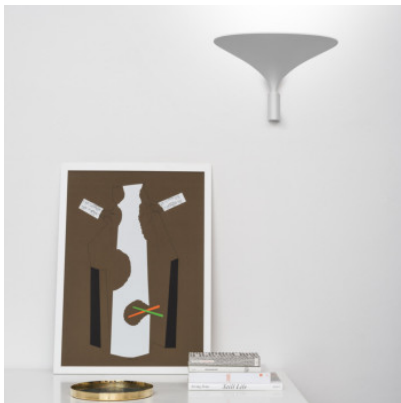

Rotaliana Sunset W0

LED wall light Sunset W0 by Rotaliana made of painted metal. The curved shade throws the light against the wall, providing soft, indirect lighting. Phase dimmable.

white matt	339,00 € MSRP 380,00 €
MPN	1SNW0D0063ZL1
EAN	8013210201381
black matt	379,00 € MSRP 418,00 €
MPN	1SNW0D0062ZL1
EAN	8013210206935
Satin bronze	379,00 € MSRP 418,00 €
MPN	1SNW0D0064ZL1
EAN	8013210206782
Satin champagne	379,00 € MSRP 418,00 €
MPN	1SNW0D0065ZL1
Satin graphite	379,00 € MSRP 418,00 €
MPN	1SNW0D0020ZL1
EAN	8013210207215
Satin silver	379,00 € MSRP 418,00 €
MPN	1SNW0D0043ZL1

Bulbs 34W LED, 3.400 lm, 2.700K, CRI 90.
Dimensions Height 22.5 cm, width 35 cm, depth 22 cm.