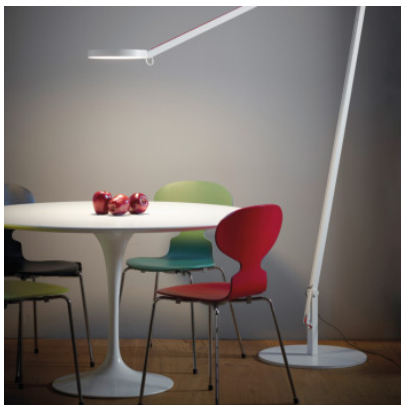

## Rotaliana String XL

LED floor lamp Rotaliana String XL with a flexibly adjustable structure and lamp head made of aluminum. With touch dimmer on the lower arm.

black matt, cable black	1.899,00 € <del>MSRP 2.113,00 €</del>
MPN	1SRXL00262E0
EAN	8013210184684