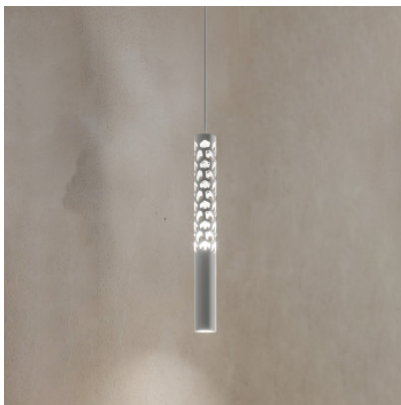

Rotaliana Squiggle H6

The Rotaliana Squiggle H6 suspension is a metallic cylinder which is suspended vertically and features hexagonal holes through which the light passes. Accent and general lighting. Non dimmable.

black matt	289,00 €-MSRP 411,00-€
MPN	1SQH600062ZL0
EAN	8013210193600

gold	369,00 €-MSRP 411,00-€
MPN	1SQH600004ZL0
EAN	8013210193624

white matt	369,00 €-MSRP 411,00-€
MPN	1SQH600063ZL0
EAN	8013210193594

Bulbs	7.5W LED, 2700K, 480 lm, CRI 90 and 1 x GU4 36° LED reflector lamp.
Dimensions	Shade diameter 4 cm, shade height 44 cm, total height with suspension max. 200 cm, canopy diameter 6 cm, canopy height 10 cm.