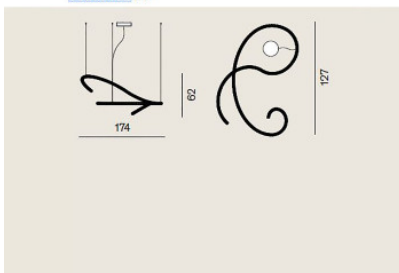

Rotaliana Squiggle H5

Swung lines for a creative touch on the ceiling: the Squiggle H5 LED suspension by Rotaliana with a light tube of metal. The light passes through numerous hexagonal holes.

black matt	5.379,00 € MSRP 5.977,00 €
MPN	15QH500062ZL0
EAN	8013210193587
gold	5.379,00 € MSRP 5.977,00 €
MPN	15QH500004ZL0
EAN	8013210193556
white matt	5.379,00 € MSRP 5.977,00 €
MPN	15QH500063ZL0
EAN	8013210193570

Bulbs	95W LED, 2700K, 6500 lm, CRI 90.
Dimensions	Width 174 cm, depth 127 cm, height 62 cm, cable length max. 300 cm.

SQUIGGLE H5

20.04.2024 17:56:52

All prices shown include 19% VAT for deliveries to Deutschland excluding possible shipping costs.