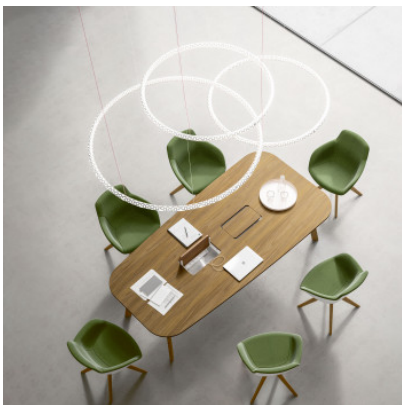

03.05.2024 19:47:15

All prices shown include 19% VAT for deliveries to Deutschland excluding possible shipping costs.