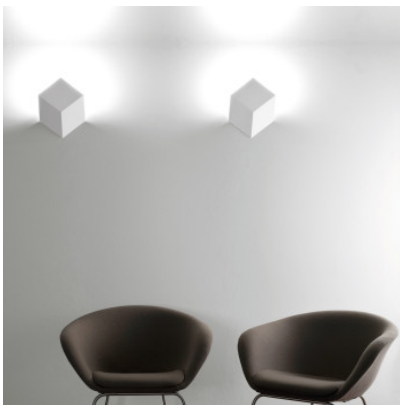

## Rotaliana QB W0

LED wall light QB W0 by Rotaliana made of lacquered aluminum in the shape of a cube. Indirect lighting. On/Off or phase-cut dimmable.

white matt	319,00 €-MSRP 400,00 €
MPN	1QBW000063ZL0
EAN	8013210179772
black matt	349,00 €-MSRP 440,00 €
MPN	1QBW000062ZL0
EAN	8013210208793
bronze	349,00 €-MSRP 440,00 €
MPN	1QBW000064ZL0
EAN	8013210190401
champagne	349,00 €-MSRP 440,00 €
MPN	1QBW000065ZL0
graphite	349,00 €-MSRP 440,00 €
MPN	1QBW000020ZL0
EAN	8013210192016
silver	349,00 €-MSRP 440,00 €
MPN	1QBW000043ZL0
EAN	8013210179765
white matt, TRIAC	349,00 €-MSRP 439,00 €
MPN	1QBW000063FL0
EAN	8013210180785
black matt, TRIAC	389,00 €-MSRP 483,00 €
MPN	1QBW000062FL0
EAN	8013210192436
bronze, TRIAC	389,00 €-MSRP 483,00 €
MPN	1QBW000064FL0
EAN	8013210192818
champagne, TRIAC	389,00 €-MSRP 483,00 €
MPN	1QBW000065FL0
graphite, TRIAC	389,00 €-MSRP 483,00 €
MPN	1QBW000020FL0
EAN	8013210192085
silver, TRIAC	389,00 €-MSRP 483,00 €
MPN	1QBW000043FL0
EAN	8013210180778

Bulbs  
Dimensions

25W LED, 2,300 lm, CRI 90, 2,700K.  
Width 22.7 cm, height 29.4 cm, depth 7.1 cm.

27.04.2024 21:25:31

All prices shown include 19% VAT for deliveries to Deutschland excluding possible shipping costs.