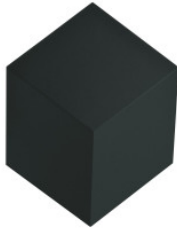

## Rotaliana QB W0

LED wall light QB W0 by Rotaliana made of lacquered aluminum in the shape of a cube. Indirect lighting. On/Off or phase-cut dimmable.

white matt	319,00 €-MSRP 400,00 €
MPN	1QBW000063ZL0
EAN	8013210179772
black matt	349,00 €-MSRP 440,00 €
MPN	1QBW000062ZL0
EAN	8013210208793
bronze	349,00 €-MSRP 440,00 €
MPN	1QBW000064ZL0
EAN	8013210190401
champagne	349,00 €-MSRP 440,00 €
MPN	1QBW000065ZL0
graphite	349,00 €-MSRP 440,00 €
MPN	1QBW000020ZL0
EAN	8013210192016
silver	349,00 €-MSRP 440,00 €
MPN	1QBW000043ZL0
EAN	8013210179765
white matt, TRIAC	349,00 €-MSRP 439,00 €
MPN	1QBW000063FL0
EAN	8013210180785
black matt, TRIAC	389,00 €-MSRP 483,00 €
MPN	1QBW000062FL0
EAN	8013210192436
bronze, TRIAC	389,00 €-MSRP 483,00 €
MPN	1QBW000064FL0
EAN	8013210192818
champagne, TRIAC	389,00 €-MSRP 483,00 €
MPN	1QBW000065FL0
graphite, TRIAC	389,00 €-MSRP 483,00 €
MPN	1QBW000020FL0
EAN	8013210192085
silver, TRIAC	389,00 €-MSRP 483,00 €
MPN	1QBW000043FL0
EAN	8013210180778

Bulbs  
Dimensions

25W LED, 2,300 lm, CRI 90, 2,700K.  
Width 22.7 cm, height 29.4 cm, depth 7.1 cm.

27.04.2024 21:25:31

All prices shown include 19% VAT for deliveries to Deutschland excluding possible shipping costs.