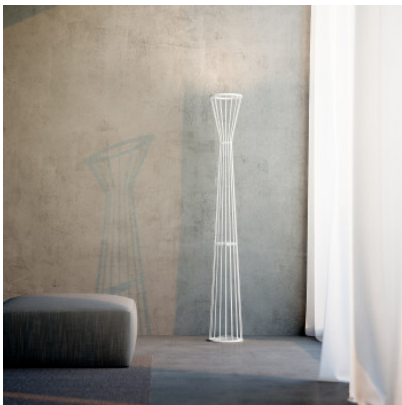

## Rotaliana Lightwire F1

Floor lamp Lightwire F1 by Rotaliana with metal struts and a ring with flat integrated LEDs for indirect lighting. With touch dimmer on the body.

black matt	1.369,00 € <del>MSRP 1.711,00 €</del>
MPN	11LF1LED62E0
EAN	8013210193280

white matt	1.369,00 € <del>MSRP 1.711,00 €</del>
MPN	11LF1LED63E0
EAN	8013210193297

Bulbs	43W LED, 3000K, 4300 lm, CRI 90.
Dimensions	Height 185 cm, diameter 26 cm.

28.04.2024 16:05:23

All prices shown include 19% VAT for deliveries to Deutschland excluding possible shipping costs.