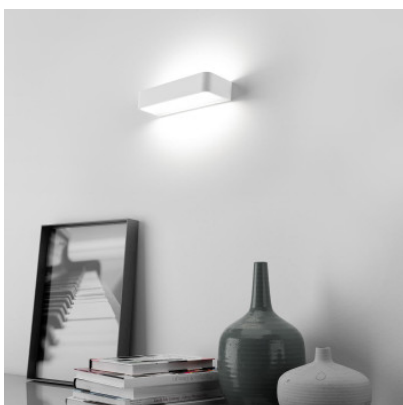

## Rotaliana Frame W2

LED wall light Frame W2 by Rotaliana made of extruded aluminium. light up and down. Not dimmable.

white matt	329,00 € <del>MSRP 370,00 €</del>
MPN	1FRW200063ZL0
EAN	8013210187289
black matt	369,00 € <del>MSRP 407,00 €</del>
MPN	1FRW200062ZL0
EAN	8013210187265
bronze	369,00 € <del>MSRP 407,00 €</del>
MPN	1FRW200064ZL0
EAN	8013210192719
champagne	369,00 € <del>MSRP 407,00 €</del>
MPN	1FRW200065ZL0
EAN	8013210187296
graphite	369,00 € <del>MSRP 407,00 €</del>
MPN	1FRW200020ZL0
EAN	8013210194508
silver	369,00 € <del>MSRP 407,00 €</del>
MPN	1FRW200043ZL0
EAN	8013210194850
chrome polished	419,00 € <del>MSRP 463,00 €</del>
MPN	1FRW200030ZL0
EAN	8013210193167
nickel brushed	419,00 € <del>MSRP 463,00 €</del>
MPN	1FRW200016ZL0
EAN	8013210192504

Bulbs 29W LED, 3,200 lm, CRI 90.  
Dimensions Width 27 cm, height 4.8 cm, depth 10 cm.

01.05.2024 20:39:22

All prices shown include 19% VAT for deliveries to Deutschland excluding possible shipping costs.