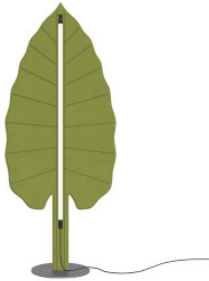

Rotaliana Eden F3 Alocasia

LED floor lamp Rotaliana Eden F3 with structure in anthracite painted steel and sound-absorbing diffuser in polyester fiber in the shape of an alocasia leaf. With touch dimmer on the lamp head.

moss green	1.069,00 € MSRP 1.185,00 €
MPN	1EDF300220E0
EAN	8013210191668
Luminous flux (lm)	3500
rust	1.069,00 € MSRP 1.185,00 €
MPN	1EDF300320E0
EAN	8013210191675
Luminous flux (lm)	3500
smokey grey	1.069,00 € MSRP 1.185,00 €
MPN	1EDF300520E0
EAN	8013210191699
Luminous flux (lm)	3500
sprout green	1.069,00 € MSRP 1.185,00 €
MPN	1EDF300120E0
EAN	8013210191651
Luminous flux (lm)	3500
sunflower yellow	1.069,00 € MSRP 1.185,00 €
MPN	1EDF300420E0
EAN	8013210191682
Luminous flux (lm)	3500