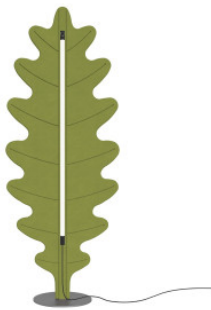

Rotaliana Eden F2 Oak

LED floor lamp Rotaliana Eden F2 with structure in anthracite painted steel and sound-absorbing diffuser in polyester fiber in the shape of an oak leaf. Indirect light distribution. With touch dimmer on the lamp head.

moss green	1.069,00 € MSRP 1.185,00 €
MPN	1EDF200220E0
EAN	8013210191712
Luminous flux (lm)	3500
rust	1.069,00 € MSRP 1.185,00 €
MPN	1EDF200320E0
EAN	8013210191637
Luminous flux (lm)	3500
smokey grey	1.069,00 € MSRP 1.185,00 €
MPN	1EDF200520E0
EAN	8013210191729
Luminous flux (lm)	3500
sprout green	1.069,00 € MSRP 1.185,00 €
MPN	1EDF200120E0
EAN	8013210191705
Luminous flux (lm)	3500
sunflower yellow	1.069,00 € MSRP 1.185,00 €
MPN	1EDF200420E0
EAN	8013210194218
Luminous flux (lm)	3500