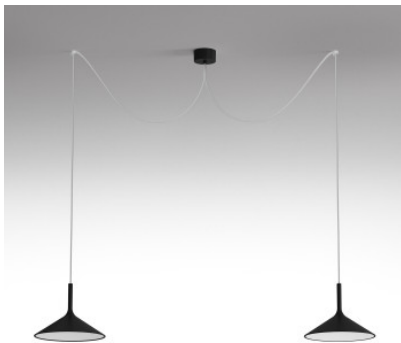

Rotaliana Dry H4

LED pendant light Dry H4 with two flat aluminum lampshades and a cylindrical canopy. The screens are suspended decentrally. Downward light. Not dimmable.

black matt	599,00 €-MSRP-666,00-€
MPN	1DYH4N0062ZL0
EAN	8013210197189
white matt	599,00 €-MSRP-666,00-€
MPN	1DYH400063ZL0
EAN	8013210193013
Satin bronze	659,00 €-MSRP-733,00-€
MPN	1DYH400064ZL0
EAN	8013210209325
Satin champagne	659,00 €-MSRP-733,00-€
MPN	1DYH400065ZL0
EAN	8013210196472
Satin graphite	659,00 €-MSRP-733,00-€
MPN	1DYH400020ZL0
EAN	8013210195338
Satin silver	659,00 €-MSRP-733,00-€
MPN	1DYH400043ZL0
EAN	8013210209288

Bulbs 2 x 13W LED, 2 x 600 lm, 2.700K, CRI 90.
 Dimensions Shade diameter 26.5 cm, total height with suspension max. 200 cm, canopy diameter 8 cm, canopy height 4 cm, weight 3.17 kg.