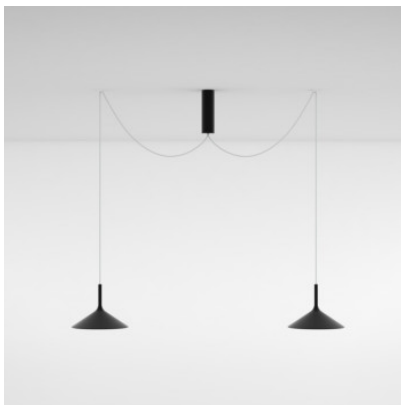

## Rotaliana Dry H2

LED pendant light Dry H2 with two flat aluminum lampshades and a cylindrical canopy. The screens are suspended decentrally. Downward light. Not dimmable.

black matt	729,00 € <del>MSRP 807,00 €</del>
MPN	1DYH2N0062ZL0
EAN	8013210197158
white matt	729,00 € <del>MSRP 807,00 €</del>
MPN	1DYH200063ZL0
EAN	8013210188750
Satin bronze	799,00 € <del>MSRP 888,00 €</del>
MPN	1DYH200064ZL0
EAN	8013210192108
Satin champagne	799,00 € <del>MSRP 888,00 €</del>
MPN	1DYH200065ZL0
EAN	8013210189757
Satin graphite	799,00 € <del>MSRP 888,00 €</del>
MPN	1DYH200020ZL0
EAN	8013210189573
Satin silver	799,00 € <del>MSRP 888,00 €</del>
MPN	1DYH200043ZL0
EAN	8013210190012

Bulbs  
Dimensions

2 x 16W LED, 2 x 1,200 lm, 2,700K. CRI 85.  
Shade diameter 26.5 cm, total height with suspension max.  
200 cm, canopy diameter 6 cm, canopy height 20 cm.