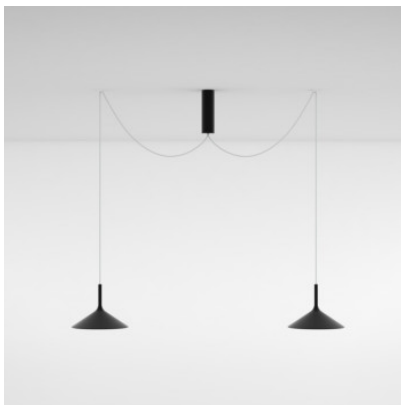

Rotaliana Dry H2 DIM

LED pendant light Dry H2 with two flat aluminum lampshades and a cylindrical canopy. The screens are suspended decentrally. Downward light. Phase dimmable.

black matt	699,00 € MSRP 870,00 €
MPN	1DYH2N0062FLO
EAN	8013210191347
white matt	699,00 € MSRP 870,00 €
MPN	1DYH200063FLO
EAN	8013210188743
Satin bronze	769,00 € MSRP 957,00 €
MPN	1DYH200064FLO
EAN	8013210192672
Satin champagne	769,00 € MSRP 957,00 €
MPN	1DYH200065FLO
EAN	8013210192689
Satin graphite	769,00 € MSRP 957,00 €
MPN	1DYH200020FLO
EAN	8013210191996
Satin silver	769,00 € MSRP 957,00 €
MPN	1DYH200043FLO
EAN	8013210196670

Bulbs
Dimensions

2 x 16W LED, 2 x 1,200 lm, 2,700K. CRI 90.
Shade diameter 26.5 cm, total height with suspension
max. 200 cm, canopy diameter 6 cm, canopy height 20
cm.