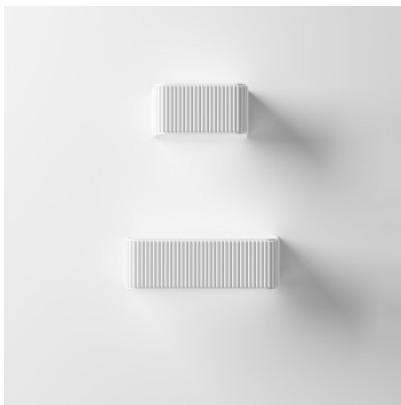

Rotaliana Dresscode W1 DIM

LED wall light Dresscode W1 with a square body made of extruded aluminum with a pleated look, which also acts as a heat sink. light up and down. Phase dimmable.

white matt	299,00 € MSRP 334,00 €
MPN	1DCW100063FLO
EAN	8013210194058
black matt	329,00 € MSRP 368,00 €
MPN	1DCW100062FLO
EAN	8013210195208
bronze	329,00 € MSRP 368,00 €
MPN	1DCW100064FLO
EAN	8013210195918
champagne	329,00 € MSRP 368,00 €
MPN	1DCW100065FLO
EAN	8013210195093
graphite	329,00 € MSRP 368,00 €
MPN	1DCW100020FLO
EAN	8013210194041
silver	329,00 € MSRP 368,00 €
MPN	1DCW100043FLO
EAN	8013210195451

Bulbs 16W LED, 2700K, 1600 lm, CRI 90
 Dimensions Width 18 cm, height 9 cm, depth 10 cm.