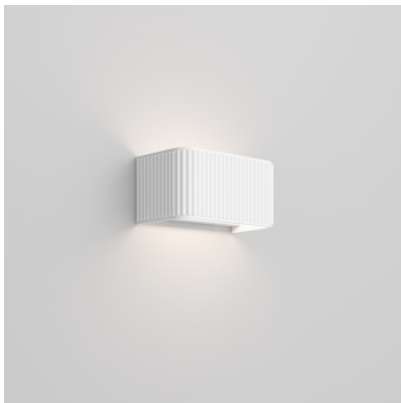

Rotaliana Dresscode W1 DIM

LED wall light Dresscode W1 with a square body made of extruded aluminum with a pleated look, which also acts as a heat sink. light up and down. Phase dimmable.

white matt	299,00 € MSRP 334,00 €
MPN	1DCW100063FLO
EAN	8013210194058
black matt	329,00 € MSRP 368,00 €
MPN	1DCW100062FLO
EAN	8013210195208
bronze	329,00 € MSRP 368,00 €
MPN	1DCW100064FLO
EAN	8013210195918
champagne	329,00 € MSRP 368,00 €
MPN	1DCW100065FLO
EAN	8013210195093
graphite	329,00 € MSRP 368,00 €
MPN	1DCW100020FLO
EAN	8013210194041
silver	329,00 € MSRP 368,00 €
MPN	1DCW100043FLO
EAN	8013210195451

Bulbs 16W LED, 2700K, 1600 lm, CRI 90
 Dimensions Width 18 cm, height 9 cm, depth 10 cm.