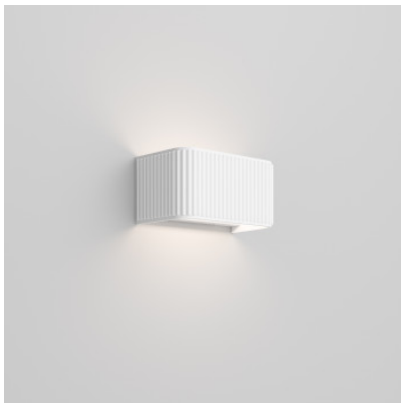

Rotaliana Dresscode W1 DALI

LED wall light Dresscode W1 with a square body made of extruded aluminum with a pleated look, which also acts as a heat sink. light up and down. Dimmable DALI.

white matt	339,00 € MSRP 380,00 €
MPN	1DCW100063PL0
EAN	8013210204771
black matt	379,00 € MSRP 418,00 €
MPN	1DCW100062PL0
EAN	8013210200605
bronze	379,00 € MSRP 418,00 €
MPN	1DCW100064PL0
EAN	8013210203088
champagne	379,00 € MSRP 418,00 €
MPN	1DCW100065PL0
EAN	8013210207888
graphite	379,00 € MSRP 418,00 €
MPN	1DCW100020PL0
silver	379,00 € MSRP 418,00 €
MPN	1DCW100043PL0

Bulbs 16W LED, 2700K, 1600 lm, CRI 90
 Dimensions Width 18 cm, height 9 cm, depth 10 cm.