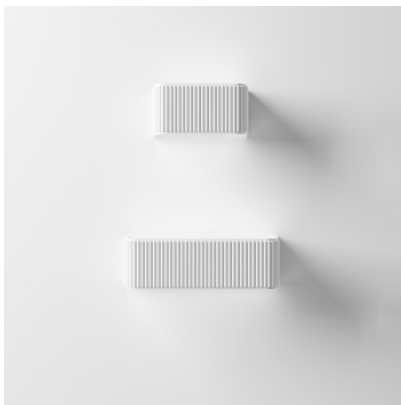

Rotaliana Dresscode W1 DALI

LED wall light Dresscode W1 with a square body made of extruded aluminum with a pleated look, which also acts as a heat sink. light up and down. Dimmable DALI.

white matt	339,00 € MSRP 380,00 €
MPN	1DCW100063PL0
EAN	8013210204771
black matt	379,00 € MSRP 418,00 €
MPN	1DCW100062PL0
EAN	8013210200605
bronze	379,00 € MSRP 418,00 €
MPN	1DCW100064PL0
EAN	8013210203088
champagne	379,00 € MSRP 418,00 €
MPN	1DCW100065PL0
EAN	8013210207888
graphite	379,00 € MSRP 418,00 €
MPN	1DCW100020PL0
silver	379,00 € MSRP 418,00 €
MPN	1DCW100043PL0

Bulbs 16W LED, 2700K, 1600 lm, CRI 90
 Dimensions Width 18 cm, height 9 cm, depth 10 cm.