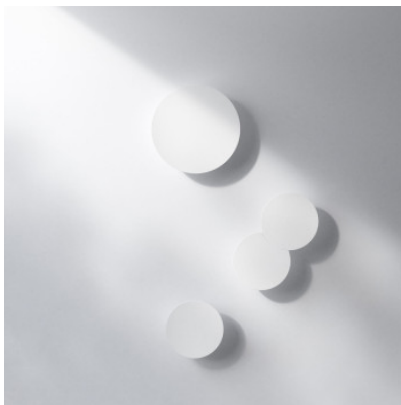

Rotaliana Collide H2

LED wall/ceiling light Collide H2 by Rotaliana with a lacquered round aluminum disc. Indirect light. Phase dimmable.

white matt	409,00 € MSRP 450,00 €
MPN	1CDH2D0013ZL1
EAN	8013210228111
black matt	449,00 € MSRP 495,00 €
MPN	1CDH2D0062ZL1
EAN	8013210201978
bronze	449,00 € MSRP 495,00 €
MPN	1CDH2D0064ZL1
EAN	8013210201985
champagne	449,00 € MSRP 495,00 €
MPN	1CDH2D0065ZL1
EAN	8013210202012
graphite	449,00 € MSRP 495,00 €
MPN	1CDH2D0020ZL1
EAN	8013210201923
silver	449,00 € MSRP 495,00 €
MPN	1CDH2D0043ZL1
EAN	8013210201954

Bulbs 32W LED, 3000 lm, CRI 90, 2.700K
 Dimensions Diameter 33 cm, depth 10 cm, base diameter 6 cm.