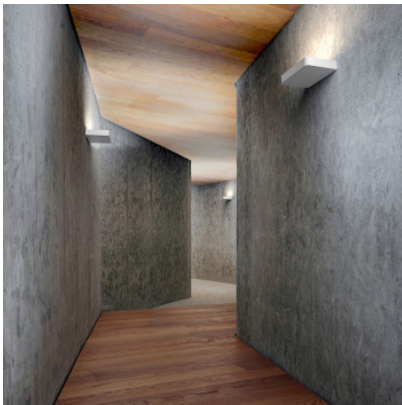

Rotaliana Antares W2

LED wall light Rotaliana Antares W2 made of die-cast aluminum with indirect light emission. Diffuse, asymmetrical light distribution upwards. On/off.

white matt	369,00 € -MSRP 411,00 €
MPN	1ANW200013ZL0
EAN	8013210227909
Luminous flux (lm)	4000