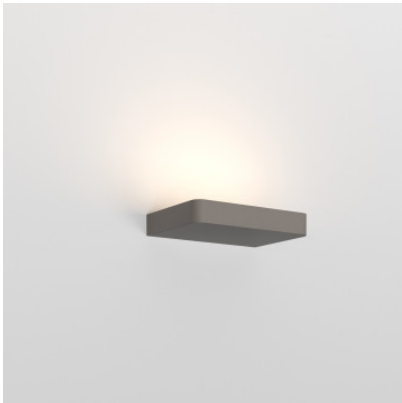

Rotaliana Antares W2 - Kerakoll Warm Collection

LED wall light Rotaliana Antares W2 Kerakoll Warm made of die-cast aluminum with indirect light emission. Diffuse, asymmetrical light distribution upwards. On/off.

coffee	409,00 €-MSRP-452,00-€
MPN	1ANW2000W8ZL0
Luminous flux (lm)	4000
dove grey	409,00 €-MSRP-452,00-€
MPN	1ANW2000W6ZL0
Luminous flux (lm)	4000
rope color	409,00 €-MSRP-452,00-€
MPN	1ANW2000W4ZL0
Luminous flux (lm)	4000
sand	409,00 €-MSRP-452,00-€
MPN	1ANW2000W2ZL0
Luminous flux (lm)	4000