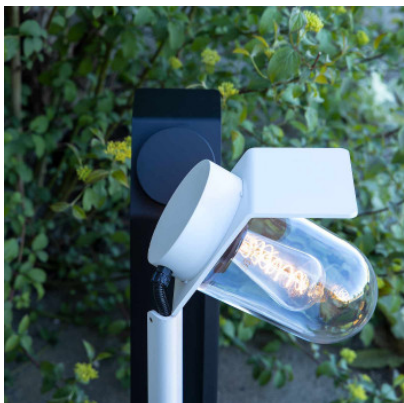

Roger Pradier Sherlock N°4 Clear Glass

Bollard Roger Pradier Sherlock N°4 made of aluminum with diffuser made of clear glass. For E27 bulbs. Degree of protection IP65.

| | |
|-------------|---------------|
| black grey | 489,00 € |
| MPN | 154007107 |
| EAN | 3663660240925 |
| dark grey | 489,00 € |
| MPN | 154007006 |
| EAN | 3663660227490 |
| old rustic | 489,00 € |
| MPN | 154007046 |
| EAN | 3663660227520 |
| silk grey | 489,00 € |
| MPN | 154007105 |
| EAN | 3663660227513 |
| slate grey | 489,00 € |
| MPN | 154007059 |
| EAN | 3663660227506 |
| traffic red | 489,00 € |
| MPN | 154007056 |
| EAN | 3663660227537 |