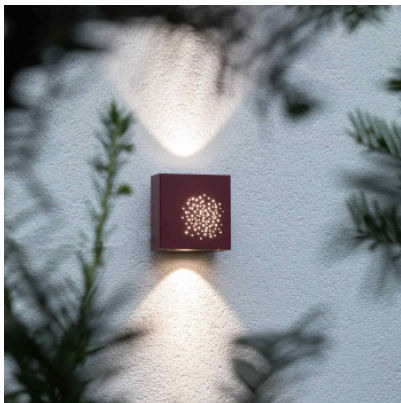

Roger Pradier Klint N°3

LED outdoor wall light Roger Pradier Klint N°3 in aluminium, copper or stainless steel with clear methacrylate diffuser. Up & Downlight, holes backlit. Not dimmable. Degree of protection IP65.

black grey	481,00 €
MPN	167005107
EAN	3663660183826
Luminous flux (lm)	414
pure white	481,00 €
MPN	167005101
EAN	3663660187237
Luminous flux (lm)	414
silk grey	481,00 €
MPN	167005105
EAN	3663660183819
Luminous flux (lm)	414
traffic red	481,00 €
MPN	167005056
EAN	3663660187343
Luminous flux (lm)	414
velvet black	481,00 €
MPN	167005113
EAN	3663660183833
Luminous flux (lm)	414
copper brushed	678,00 €
MPN	167005084
EAN	3663660214346
Luminous flux (lm)	414