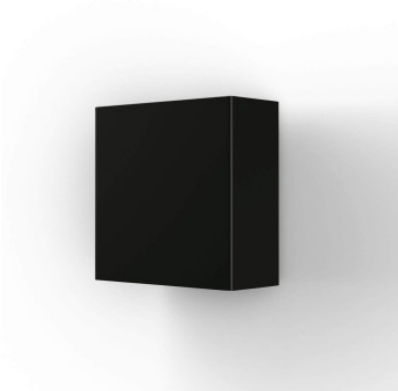

## Roger Pradier Klint N°2

LED outdoor wall light Roger Pradier Klint N°2 in aluminium, copper or stainless steel with clear methacrylate diffuser. Up & Downlight with 40° beam angle. Not dimmable. Degree of protection IP65.

black grey	411,00 €
MPN	167003107
EAN	3663660183222
Luminous flux (lm)	414
pure white	411,00 €
MPN	167003101
EAN	3663660183796
Luminous flux (lm)	414
silk grey	411,00 €
MPN	167003105
EAN	3663660183802
Luminous flux (lm)	414
traffic red	411,00 €
MPN	167003056
EAN	3663660187312
Luminous flux (lm)	414
velvet black	411,00 €
MPN	167003113
EAN	3663660184281
Luminous flux (lm)	414
copper brushed	607,00 €
MPN	167003084
EAN	3663660214322
Luminous flux (lm)	414