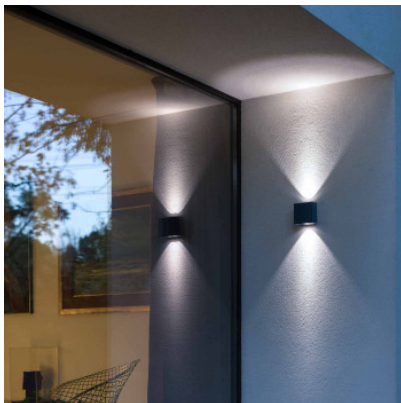

## Roger Pradier Klint N°2

LED outdoor wall light Roger Pradier Klint N°2 in aluminium, copper or stainless steel with clear methacrylate diffuser. Up & Downlight with 40° beam angle. Not dimmable. Degree of protection IP65.

black grey	411,00 €
MPN	167003107
EAN	3663660183222
Luminous flux (lm)	414
pure white	411,00 €
MPN	167003101
EAN	3663660183796
Luminous flux (lm)	414
silk grey	411,00 €
MPN	167003105
EAN	3663660183802
Luminous flux (lm)	414
traffic red	411,00 €
MPN	167003056
EAN	3663660187312
Luminous flux (lm)	414
velvet black	411,00 €
MPN	167003113
EAN	3663660184281
Luminous flux (lm)	414
copper brushed	607,00 €
MPN	167003084
EAN	3663660214322
Luminous flux (lm)	414