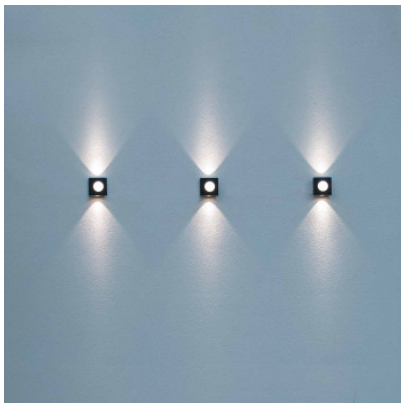

## Roger Pradier Klint N°1

LED outdoor wall light Roger Pradier Klint N°1 in aluminium, copper or stainless steel with clear methacrylate diffuser. Diffuse light emission to the front, up & downlight with a 40° beam angle. Not dimmable. IP65.

black grey	481,00 €
MPN	167001107
EAN	3663660183567
Luminous flux (lm)	414
pure white	481,00 €
MPN	167001101
EAN	3663660185653
Luminous flux (lm)	414
silk grey	481,00 €
MPN	167001105
EAN	3663660183307
Luminous flux (lm)	414
traffic red	481,00 €
MPN	167001056
EAN	3663660183772
Luminous flux (lm)	414
velvet black	481,00 €
MPN	167001113
EAN	3663660183789
Luminous flux (lm)	414
copper brushed	678,00 €
MPN	167001084
EAN	3663660185998
Luminous flux (lm)	414