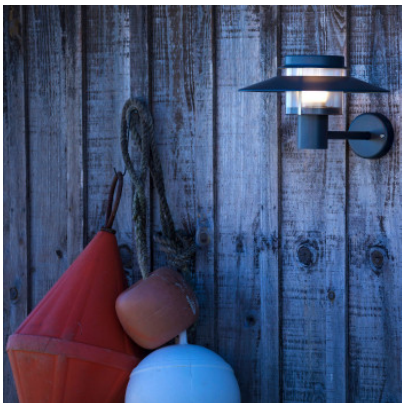

Roger Pradier Kerlouan N°1

Outdoor wall light Roger Pradier Kerlouan N°1 made of aluminum with diffuser made of clear polycarbonate. For E27 bulbs. Phase dimmable. Degree of protection IP44.

dark grey	289,00 €
MPN	128001006
EAN	3663660069090
metal grey	289,00 €
MPN	128001023
EAN	3663660069175
old rustic	289,00 €
MPN	128001046
EAN	3663660069182
slate grey	289,00 €
MPN	128001059
EAN	3663660069236
white	289,00 €
MPN	128001001
EAN	3663660069076

Dimensions Height 20.6 cm, width 31.6 cm, depth 40.5 cm.
Mounting: diameter 10 cm.

01.05.2024 17:21:24

All prices shown include 19% VAT for deliveries to Deutschland excluding possible shipping costs.